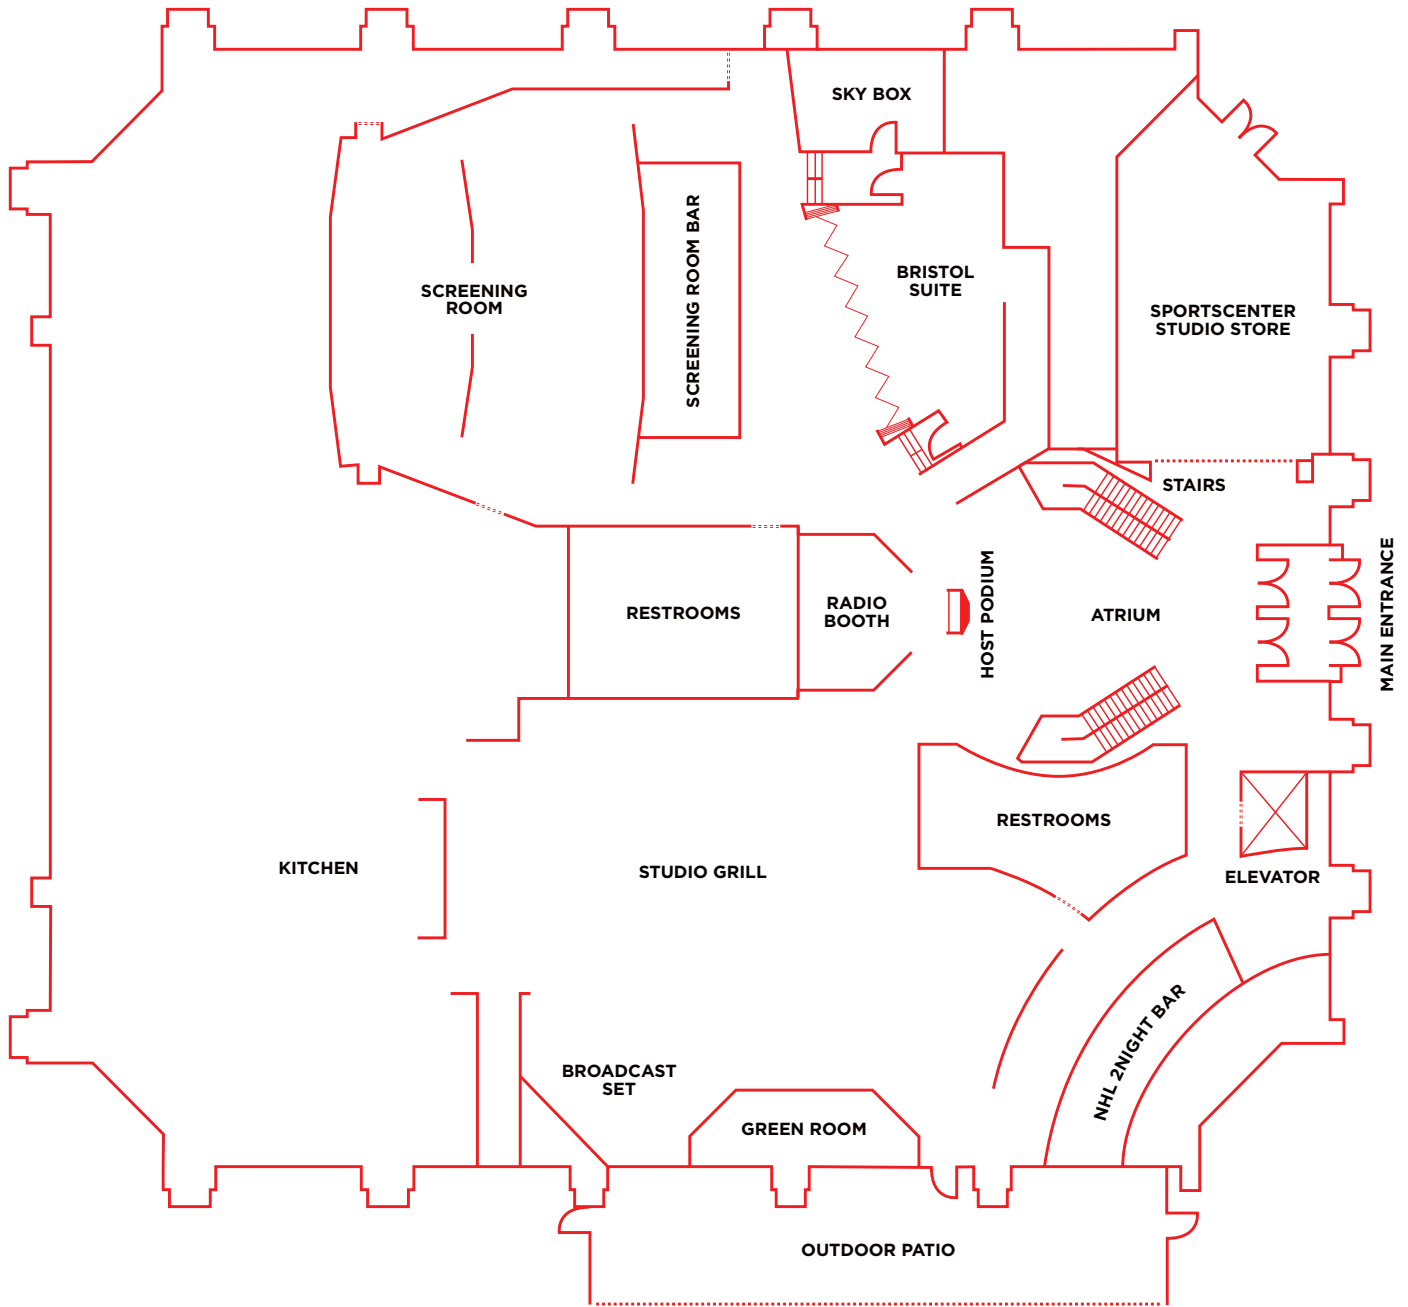

# ANAHEIM FLOOR PLAN

## FIRST FLOOR

A TASTE OF ESPN

1545 DISNEYLAND DR. • ANAHEIM, CA 92802  
714.300.ESPN(3776) • ESPNZONE.COM

© Disney

# ANAHEIM FLOOR PLAN

**SECOND FLOOR**

A TASTE OF ESPN

1545 DISNEYLAND DR. • ANAHEIM, CA 92802  
714.300.ESPN(3776) • ESPNZONE.COM

© Disney