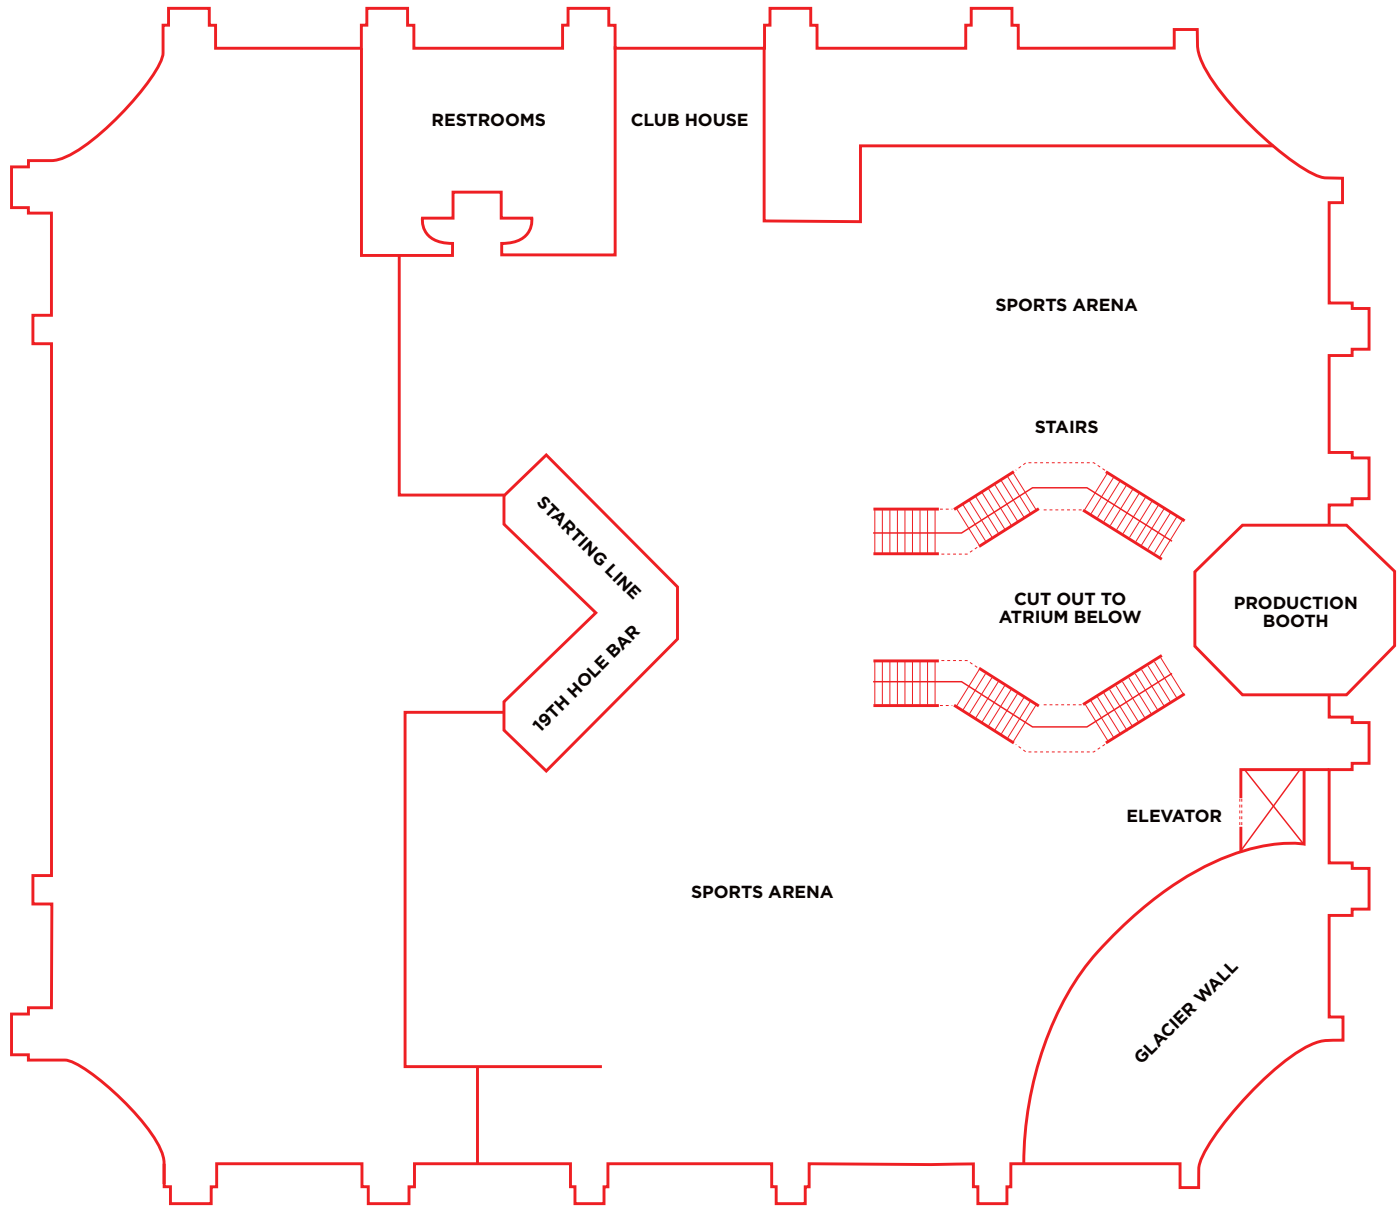

# ANAHEIM FLOOR PLAN

## FIRST FLOOR

A TASTE OF ESPN

1545 DISNEYLAND DR. • ANAHEIM, CA 92802  
714.300.ESPN(3776) • ESPNZONE.COM

© Disney

# ANAHEIM FLOOR PLAN

**SECOND FLOOR**

A TASTE OF ESPN

1545 DISNEYLAND DR. • ANAHEIM, CA 92802  
714.300.ESPN(3776) • ESPNZONE.COM

© Disney